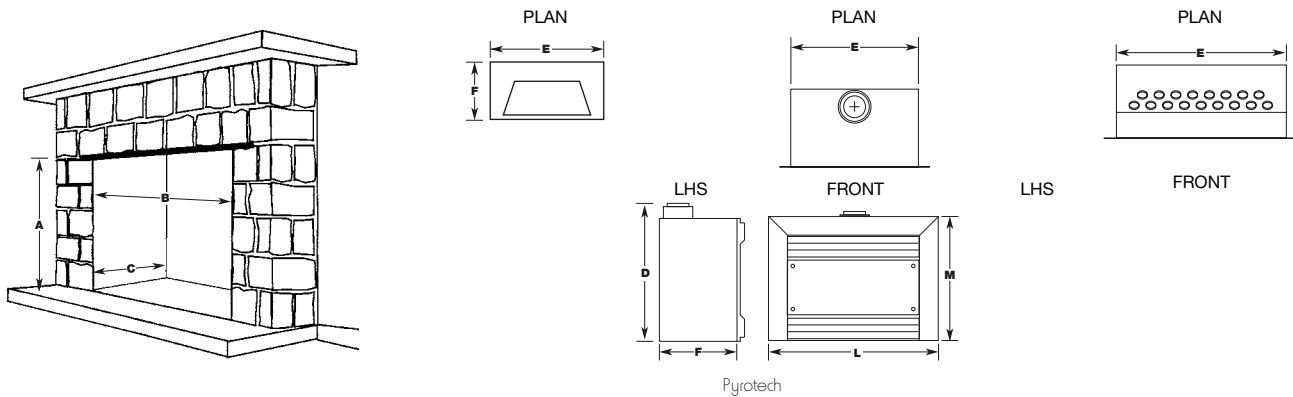

SPECIFICATIONS & CONSTRUCTION

Clearance to Combustibles

	A	B	C	D	E	F	G	H	I	J	K	L	M	NG Mj/h	LP Mj/h	KW OUTPUT	STAR RATING	GPO REQ'D	VENTILATION
STANDARD ZC	720	780	450	610	675	400	100	150	50	100	50	865	635	28	28	6.0	2.4	YES	NOT REQUIRED
DELUXE ZC	720	780	450	610	675	400	100	150	50	100	50	865	635	28	28	6.1	4.0	YES	NOT REQUIRED

Also available in inbuilt configuration for working masonry fireplaces.

Refer to TRIMS section for 4 sided trim dimensions

INBUILT OPTIONS	A	B	C	D	E	F	L	M	NG Mj/h	LP Mj/h	GPO REQ'D	VENTILATION
PYROTECH STANDARD	610	610	370	600	600	360	865	635	28	28	YES	NOT REQUIRED
PYROTECH DELUXE	610	610	370	600	600	360	865	635	28	28	YES	NOT REQUIRED

TRIMS

	A	B	C	D
PYROTECH	865	730	865	635
PYROTECH DELUXE	865	730	865	635

All measurements in millimetres (mm)

Warranty: Provided your Real Flame Gas Fire is installed by a licensed Gas Fitter in accordance with our Installation Instructions and operated in accordance with our Operating Manual, your Firebox is warranted for ten years and all other parts for one year from date of purchase. Refer to our website or our Installation and Operating Manual for a comprehensive warranty.