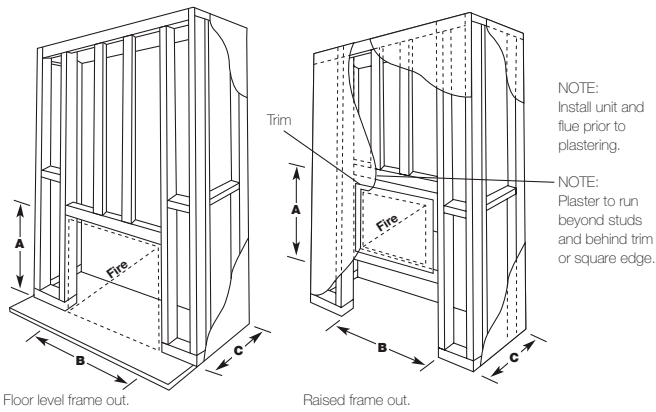

SPECIFICATIONS & CONSTRUCTION