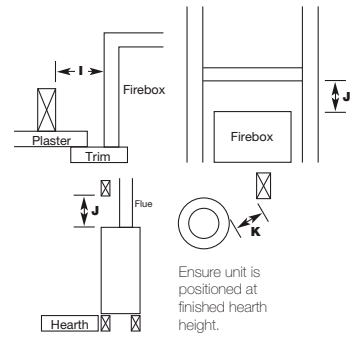

Clearance to Combustibles

	A	B	C	D	E	F	G	H	I	J	K	L	M	NG Mj/h	LP Mj/h	KW OUTPUT	STAR RATING	GPO REQ'D	VENTILATION
STANDARD ZC	720	780	450	610	675	400	100	150	50	100	50	865	635	28	28	6.0	2.4	YES	NOT REQUIRED
DELUXE ZC	720	780	450	610	675	400	100	150	50	100	50	865	635	28	28	6.1	4.0	YES	NOT REQUIRED

Also available in inbuilt configuration for working masonry fireplaces.

Refer to TRIMS section for 4 sided trim dimensions