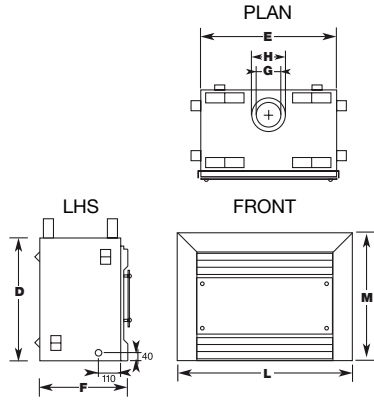

SPECIFICATIONS & CONSTRUCTION