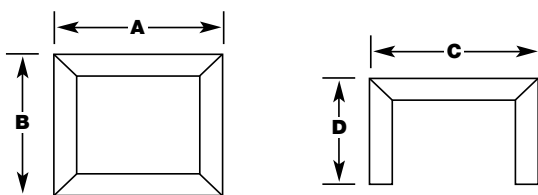

Also available in inbuilt configuration for working masonry fireplaces.

Refer to TRIMS section for 4 sided trim dimensions

INBUILT OPTIONS	A	B	C	D	E	F	L	M	NG Mj/h	LP Mj/h	GPO REQ'D	VENTILATION
PYROTECH STANDARD	610	610	370	600	600	360	865	635	28	28	YES	NOT REQUIRED
PYROTECH DELUXE	610	610	370	600	600	360	865	635	28	28	YES	NOT REQUIRED