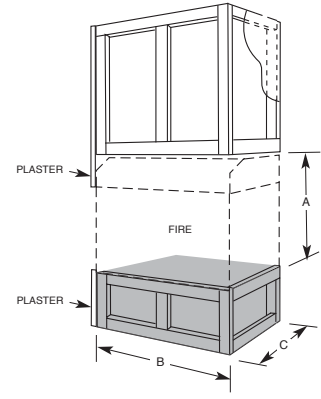

Warranty: Provided your Real Flame Gas Fire is installed by a licensed Gas Fitter in accordance with our Installation Instructions and operated in accordance with our Operating Manual, your Firebox is warranted for ten years and all other parts for one year from date of purchase. Refer to our website or our Installation and Operating Manual for a comprehensive warranty.

CHEMINEE PTY LTD

EMAIL sales@cheminee.com.au
WEBSITE www.Cheminee.com.au

PHONE 02 9564 2694

FAX 02 9569 8802

SHOWROOM
118 Stanmore Road, Stanmore
(Corner Wemyss St) NSW