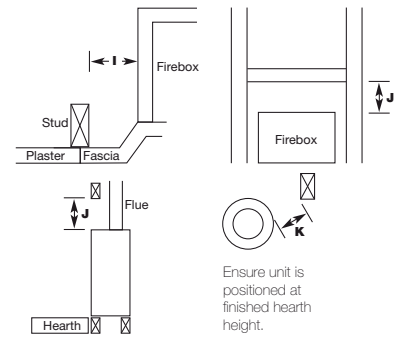

SPECIFICATIONS & CONSTRUCTION

NOTE:
Install unit and flue prior to plastering.

NOTE:
Plaster is to finish flush with the fascia as shown.

Clearance to Combustibles

	A	B	C	D	E	F	G	H	I	J	K	NG Mj/h	LP Mj/h	GPO REQ'D	VENTILATION
CAST FASCIA	920	915	425	700	460	305	150	200	25	100	25	26	23	NO	18000mm ²

	A	B	C	D	E	F	L	M	NG Mj/h	LP Mj/h	GPO REQ'D	VENTILATION
HOT BOX *	580	465	240	570	460	230	-	-	26	23	NO	40000mm ²

*needs a cast fascia

Refer to TRIMS section for 4 sided trim dimensions

CHEMINEE PTY LTD

EMAIL sales@cheminee.com.au