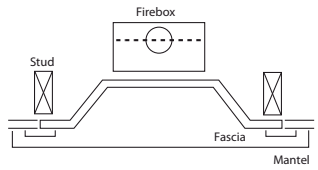

SPECIFICATIONS & CONSTRUCTION

NOTE:
Install unit and flue prior to plastering.

NOTE:
Plaster is to finish flush with the fascia as shown.

Clearance to Combustibles

	A	B	C	D	E	F	G	H	I	J	K	NG Mj/h	LP Mj/h	GPO REQ'D	VENTILATION
CAST FASCIA	920	915	425	700	460	305	150	200	25	100	25	26	23	NO	18000mm ²

	A	B	C	D	E	F	L	M	NG Mj/h	LP Mj/h	GPO REQ'D	VENTILATION
HOT BOX *	580	465	240	570	460	230	-	-	26	23	NO	40000mm ²

*needs a cast fascia

Refer to TRIMS section for 4 sided trim dimensions

CHEMINEE PTY LTD

EMAIL sales@cheminee.com.au

Hotbox Brochure 2015

Hot Box

Old world, classic style

Whether you're creating a new fireplace or updating an existing fireplace, you'll love Real Flame's Hot Box system. Enjoy all the warmth and romance of a traditional open fire without the mess of a solid fuel fire. Hot Box is available with a number of cast fascia and mantle options to add a touch of classic style.