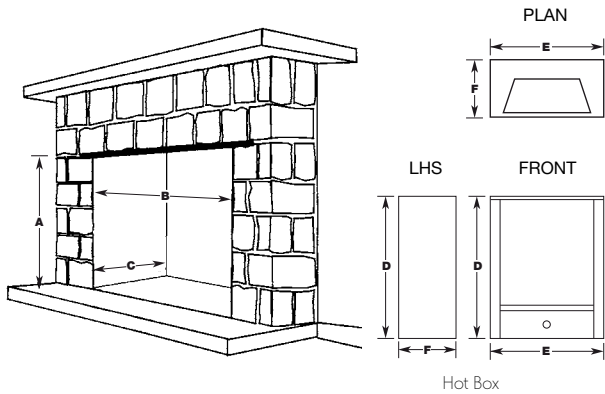

SPECIFICATIONS & CONSTRUCTION

NOTE:
Install unit and flue prior to plastering.

NOTE:
Plaster is to finish flush with the fascia as shown.

Clearance to Combustibles

	A	B	C	D	E	F	G	H	I	J	K	NG Mj/h	LP Mj/h	GPO REQ'D	VENTILATION
CAST FASCIA	920	915	425	700	460	305	150	200	25	100	25	26	23	NO	18000mm ²

	A	B	C	D	E	F	L	M	NG Mj/h	LP Mj/h	GPO REQ'D	VENTILATION
HOT BOX *	580	465	240	570	460	230	-	-	26	23	NO	40000mm ²

*needs a cast fascia

Refer to TRIMS section for 4 sided trim dimensions

CHEMINEE PTY LTD

EMAIL sales@cheminee.com.au

Hotbox Brochure 2015

Hot Box

Old world, classic style

Whether you're creating a new fireplace or updating an existing fireplace, you'll love Real Flame's Hot Box system. Enjoy all the warmth and romance of a traditional open fire without the mess of a solid fuel fire. Hot Box is available with a number of cast fascia and mantle options to add a touch of classic style.