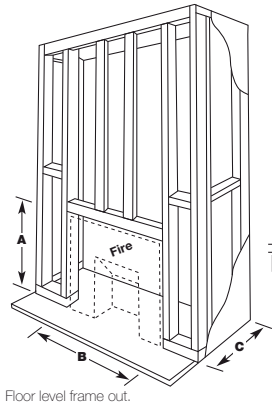

SPECIFICATIONS & CONSTRUCTION

NOTE:
Install unit and flue prior to plastering.

NOTE:
Plaster is to finish flush with the fascia as shown.

Clearance to Combustibles

	A	B	C	D	E	F	G	H	I	J	K	NG Mj/h	LP Mj/h	GPO REQ'D	VENTILATION
CAST FASCIA	920	915	425	700	460	305	150	200	25	100	25	26	23	NO	18000mm ²

	A	B	C	D	E	F	L	M	NG Mj/h	LP Mj/h	GPO REQ'D	VENTILATION
HOT BOX *	580	465	240	570	460	230	-	-	26	23	NO	40000mm ²

*needs a cast fascia

Refer to TRIMS section for 4 sided trim dimensions

CHEMINEE PTY LTD

EMAIL sales@cheminee.com.au