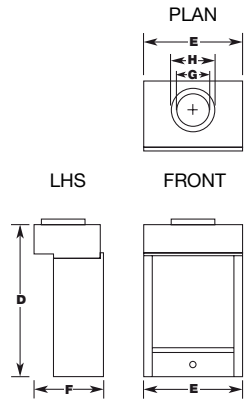

SPECIFICATIONS & CONSTRUCTION

NOTE:
Install unit and flue prior to plastering.

NOTE:
Plaster is to finish flush with the fascia as shown.

Clearance to Combustibles

	A	B	C	D	E	F	G	H	I	J	K	NG Mj/h	LP Mj/h	GPO REQ'D	VENTILATION
CAST FASCIA	920	915	425	700	460	305	150	200	25	100	25	26	23	NO	18000mm ²

	A	B	C	D	E	F	L	M	NG Mj/h	LP Mj/h	GPO REQ'D	VENTILATION
HOT BOX *	580	465	240	570	460	230	-	-	26	23	NO	40000mm ²

*needs a cast fascia

Refer to TRIMS section for 4 sided trim dimensions

CHEMINEE PTY LTD

EMAIL sales@cheminee.com.au