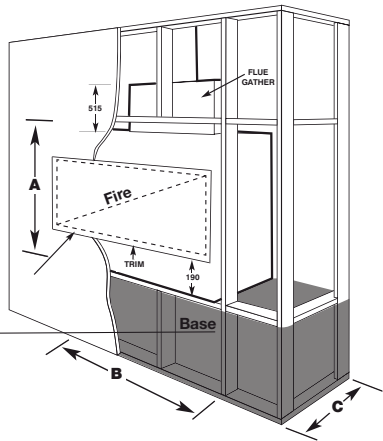

SPECIFICATIONS & CONSTRUCTION

NOTE:
Plaster to run beyond stud and behind trim

NOTE:
Build base fit fire and flue, frame then plaster

	A	B	C	D	E	F	G	H	I	J	K	L	M	N	NG Mj/h	LP Mj/h	KW OUTPUT	STAR RATING* FROM TO	GPO REQ'D	VENTILATION
1000	960	1260	475	853	1160	415	100	180	50	100	50	1100	465	190	41	41	8.7	3.8* 4.7*	YES	NOT REQUIRED
1600	960	1860	475	853	1760	415	150	225	50	100	50	1700	465	190	51	51	10.3	3.2* 4.2*	YES	NOT REQUIRED