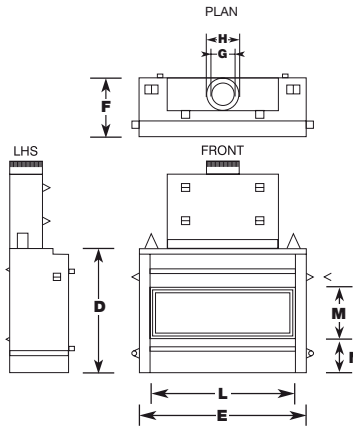

SPECIFICATIONS & CONSTRUCTION

NOTE:
Plaster to run beyond stud and behind trim

NOTE:
Build base fit fire and flue, frame then plaster

	A	B	C	D	E	F	G	H	I	J	K	L	M	N	NG Mj/h	LP Mj/h	KW OUTPUT	STAR RATING* FROM TO	GPO REQ'D	VENTILATION
1000	960	1260	475	853	1160	415	100	180	50	100	50	1100	465	190	41	41	8.7	3.8* 4.7*	YES	NOT REQUIRED
1600	960	1860	475	853	1760	415	150	225	50	100	50	1700	465	190	51	51	10.3	3.2* 4.2*	YES	NOT REQUIRED