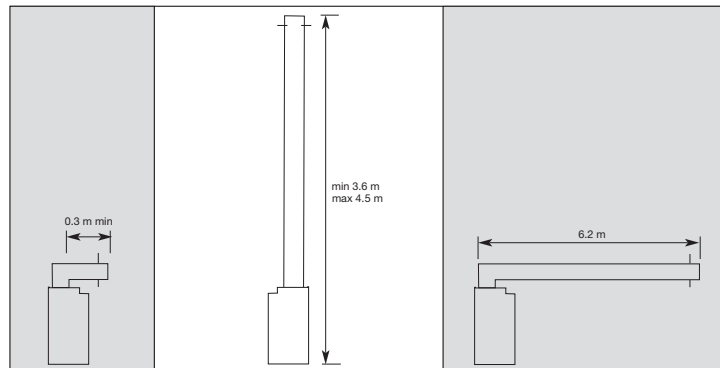

EXPANDED STAR RATINGS

	0.3		3.6 (1000) 3.1 (1600)		4.8 (1000) 4.5 (1600)		5.4		6.3 (1000) 6.2 (1600)	
MODEL	STARS	KW OUTPUT	STARS	KW OUTPUT	STARS	KW OUTPUT	STARS	KW OUTPUT	STARS	KW OUTPUT
1000	4.2	8.9	3.8	8.7	4	8.7	4.7	9.3	4.7	9.2
1600	4.1	11	3.2	10.3	3.4	10.4	4.2	11.1	3.7	10.6

CHEMINEE PTY LTD

EMAIL sales@cheminee.com.au

WEBSITE www.Cheminee.com.au

PHONE 02 9564 2694

FAX 02 9569 8802

SHOWROOM

118 Stanmore Road, Stanmore
(Corner Wemyss St) NSW

Warranty: Provided your Real Flame Gas Fire is installed by a licensed Gas Fitter in accordance with our Installation Instructions and operated in accordance with our Operating Manual, your Firebox is warranted for ten years and all other parts for one year from date of purchase. Refer to our website or our Installation and Operating Manual for a comprehensive warranty.