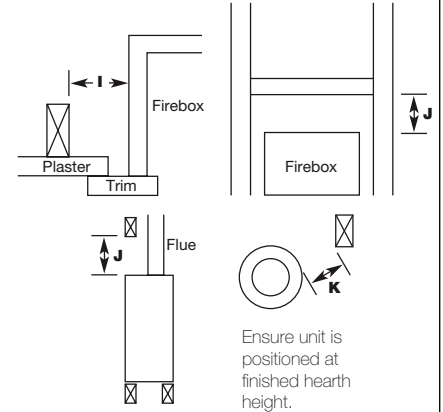

SPECIFICATIONS & CONSTRUCTION

NOTE:
Plaster to run beyond stud and behind trim

NOTE:
Build base fit fire and flue, frame then plaster

	A	B	C	D	E	F	G	H	I	J	K	L	M	N	NG Mj/h	LP Mj/h	KW OUTPUT	STAR RATING* FROM TO	GPO REQ'D	VENTILATION
1000	960	1260	475	853	1160	415	100	180	50	100	50	1100	465	190	41	41	8.7	3.8* 4.7*	YES	NOT REQUIRED
1600	960	1860	475	853	1760	415	150	225	50	100	50	1700	465	190	51	51	10.3	3.2* 4.2*	YES	NOT REQUIRED